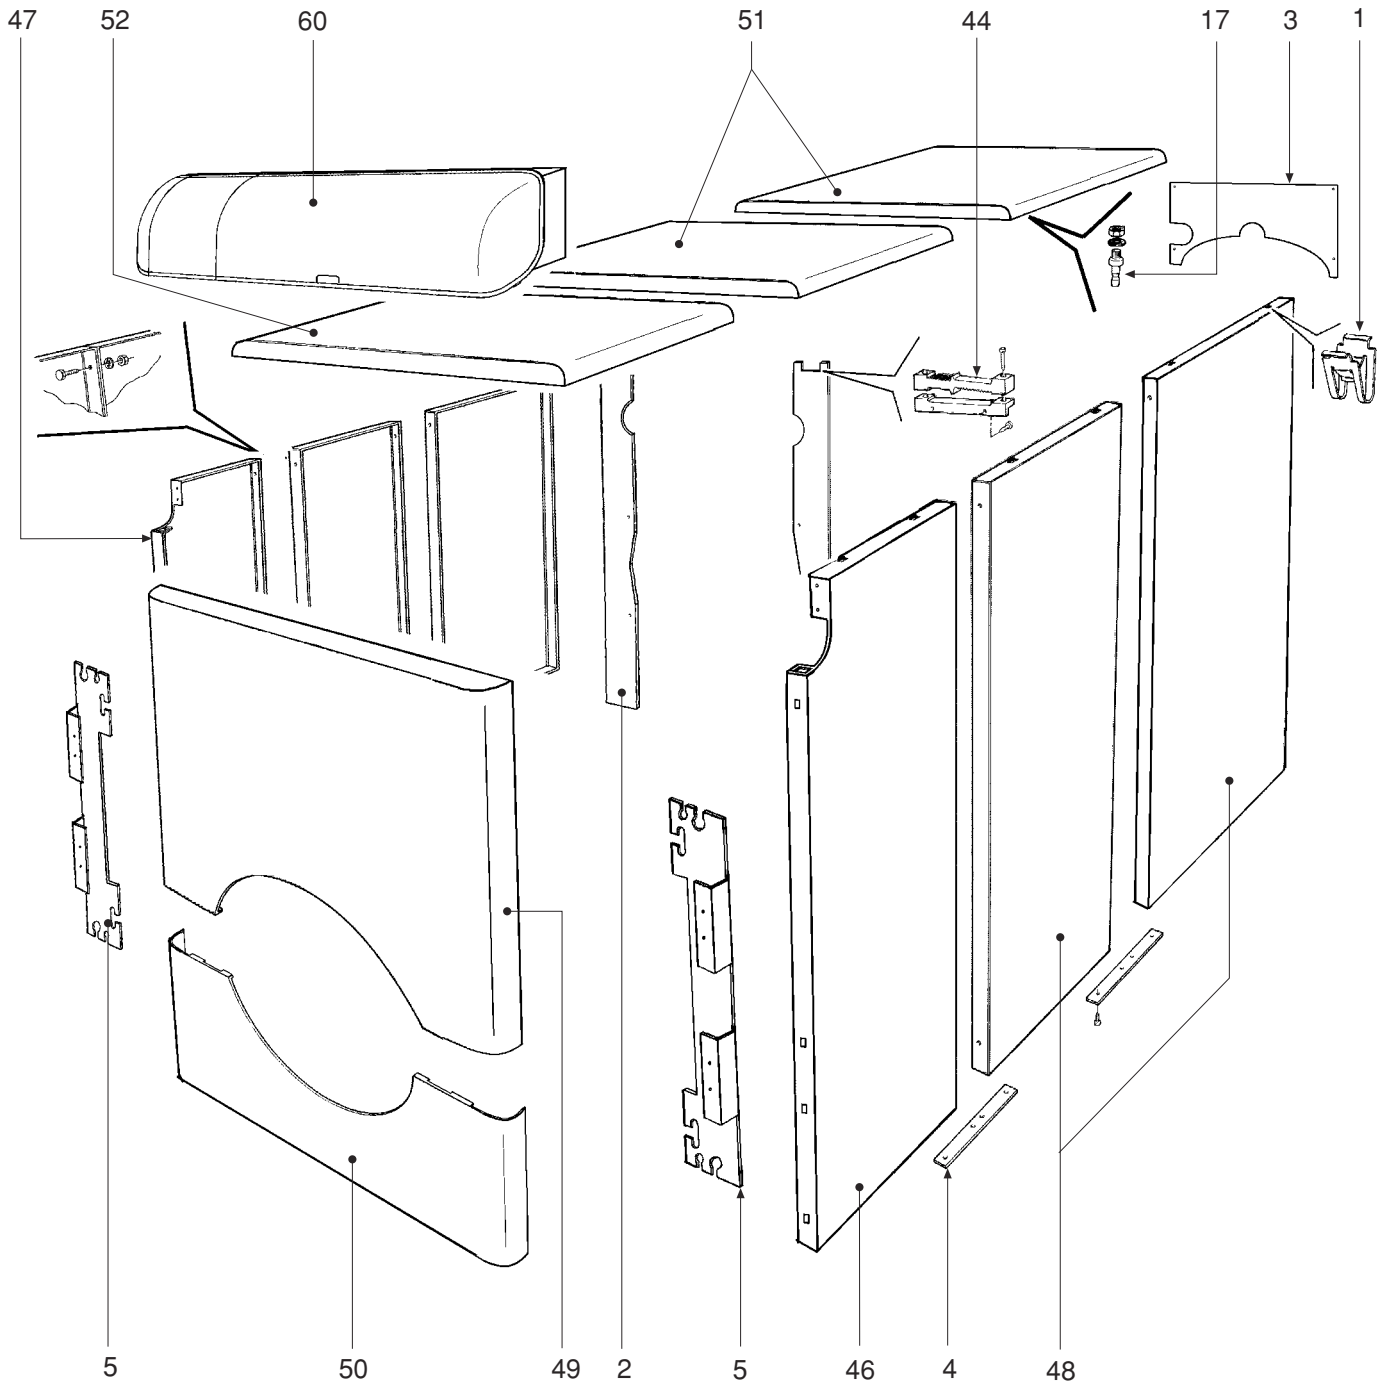

FERROLI

GN4 N

- LISTA PEZZI DI RICAMBIO
- SPARE PART LIST
- ERSATZSTEILE
- LIJST ONDERDELEN
- LISTE PIECES DETACHES
- LISTA PIEZAS DE REPUESTO

CODICE	EDIZIONE	MERCATO	VISTO
30R0574/0	06 - 02	UN

POS.	CODE	DESCRIPTION	7 el.	8 el.	9 el.	10 el.	11 el.	12 el.	13 el.	14 el.
1	31000210	Pin coupling spring
2	31142030	Casing support plate
3	31142040	Rear wall
4	31207470	Bracket, side panel fixing
5	31214100	Bracket, side panel
6	32117360	Flange
7	32914710	Wiring protection plate
8	33005680	Front element, finished
9	33005690	Intermediate element, finished
10	33005700	Rear element, finished
11	33100900	Smoke box door
12	33202521	Burner door
13	33400280	Pressure test point, 18" M conical fitting
14	33400811	Sheath
15	33601320	Plug, 1" 1/4
16	33700860	Gasket
17	34000640	Pin for coupling
18	34011560	Blind flange
19	34011740	Inspection windows flange
20	34012390	Pin for door hinges
21	34012401	Ring nut
22	34100630	Door hinge
23	34223441	Cone insert Øe 100,22 Øi 91,5 L=45
24	34224060	Intermediate diffuser pipe
25	34300220	Insulation fixing spring
26	34403390	Tie rod, M16 x 910
26	34403400	Tie rod, M16 x 1040
26	34403410	Tie rod, M16 x 1170
26	34403420	Tie rod, M16 x 1300
26	34403430	Tie rod, M16 x 1430
26	34403440	Tie rod, M16 x 1560
26	34403450	Tie rod, M16 x 1690
26	34403460	Tie rod, M16 x 1820
27	34504930	Nut, M16
28	34504940	Spring
29	34505830	Threaded bar, M12 x 130
30	35008000	Control panel instruments knob
31	35008010	Control unit hole plug
32	35008190	Hole plug
33	35008720	Control panel cover
34	35008910	Control panel
35	35100180	Gasket for flange
36	35320880	Burner door insulation
37	35352910	Ceramic fibre gasket
38	35352930	Disk, Ø 44
39	36100440	Double-pole switch
40	36400250	Thermometer
41	36401450	Thermostat LS1 capillary 1500 110°