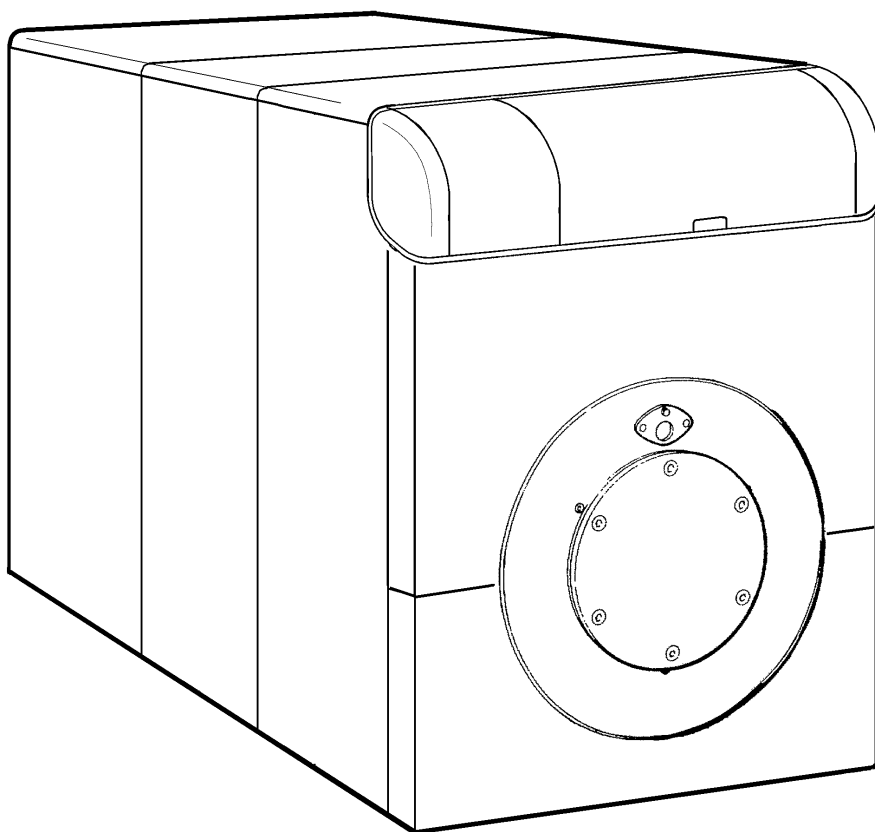

FERROLI

GN4 N

- LISTA PEZZI DI RICAMBIO
- SPARE PART LIST
- ERSATZSTEILE
- LIJST ONDERDELEN
- LISTE PIECES DETACHES
- LISTA PIEZAS DE REPUESTO

CODICE	EDIZIONE	MERCATO	VISTO
30R0574/0	06 - 02	UN

POS.	CODE	DESCRIPTION	7 el.	8 el.	9 el.	10 el.	11 el.	12 el.	13 el.	14 el.
1	31000210	Pin coupling spring
2	31142030	Casing support plate
3	31142040	Rear wall
4	31207470	Bracket, side panel fixing
5	31214100	Bracket, side panel
6	32117360	Flange
7	32914710	Wiring protection plate
8	33005680	Front element, finished
9	33005690	Intermediate element, finished
10	33005700	Rear element, finished
11	33100900	Smoke box door
12	33202521	Burner door
13	33400280	Pressure test point, 18" M conical fitting
14	33400811	Sheath
15	33601320	Plug, 1" 1/4
16	33700860	Gasket
17	34000640	Pin for coupling
18	34011560	Blind flange
19	34011740	Inspection windows flange
20	34012390	Pin for door hinges
21	34012401	Ring nut
22	34100630	Door hinge
23	34223441	Cone insert Øe 100,22 Øi 91,5 L=45
24	34224060	Intermediate diffuser pipe
25	34300220	Insulation fixing spring
26	34403390	Tie rod, M16 x 910
26	34403400	Tie rod, M16 x 1040
26	34403410	Tie rod, M16 x 1170
26	34403420	Tie rod, M16 x 1300
26	34403430	Tie rod, M16 x 1430
26	34403440	Tie rod, M16 x 1560
26	34403450	Tie rod, M16 x 1690
26	34403460	Tie rod, M16 x 1820
27	34504930	Nut, M16
28	34504940	Spring
29	34505830	Threaded bar, M12 x 130
30	35008000	Control panel instruments knob
31	35008010	Control unit hole plug
32	35008190	Hole plug
33	35008720	Control panel cover
34	35008910	Control panel
35	35100180	Gasket for flange
36	35320880	Burner door insulation
37	35352910	Ceramic fibre gasket
38	35352930	Disk, Ø 44
39	36100440	Double-pole switch
40	36400250	Thermometer
41	36401450	Thermostat LS1 capillary 1500 110°