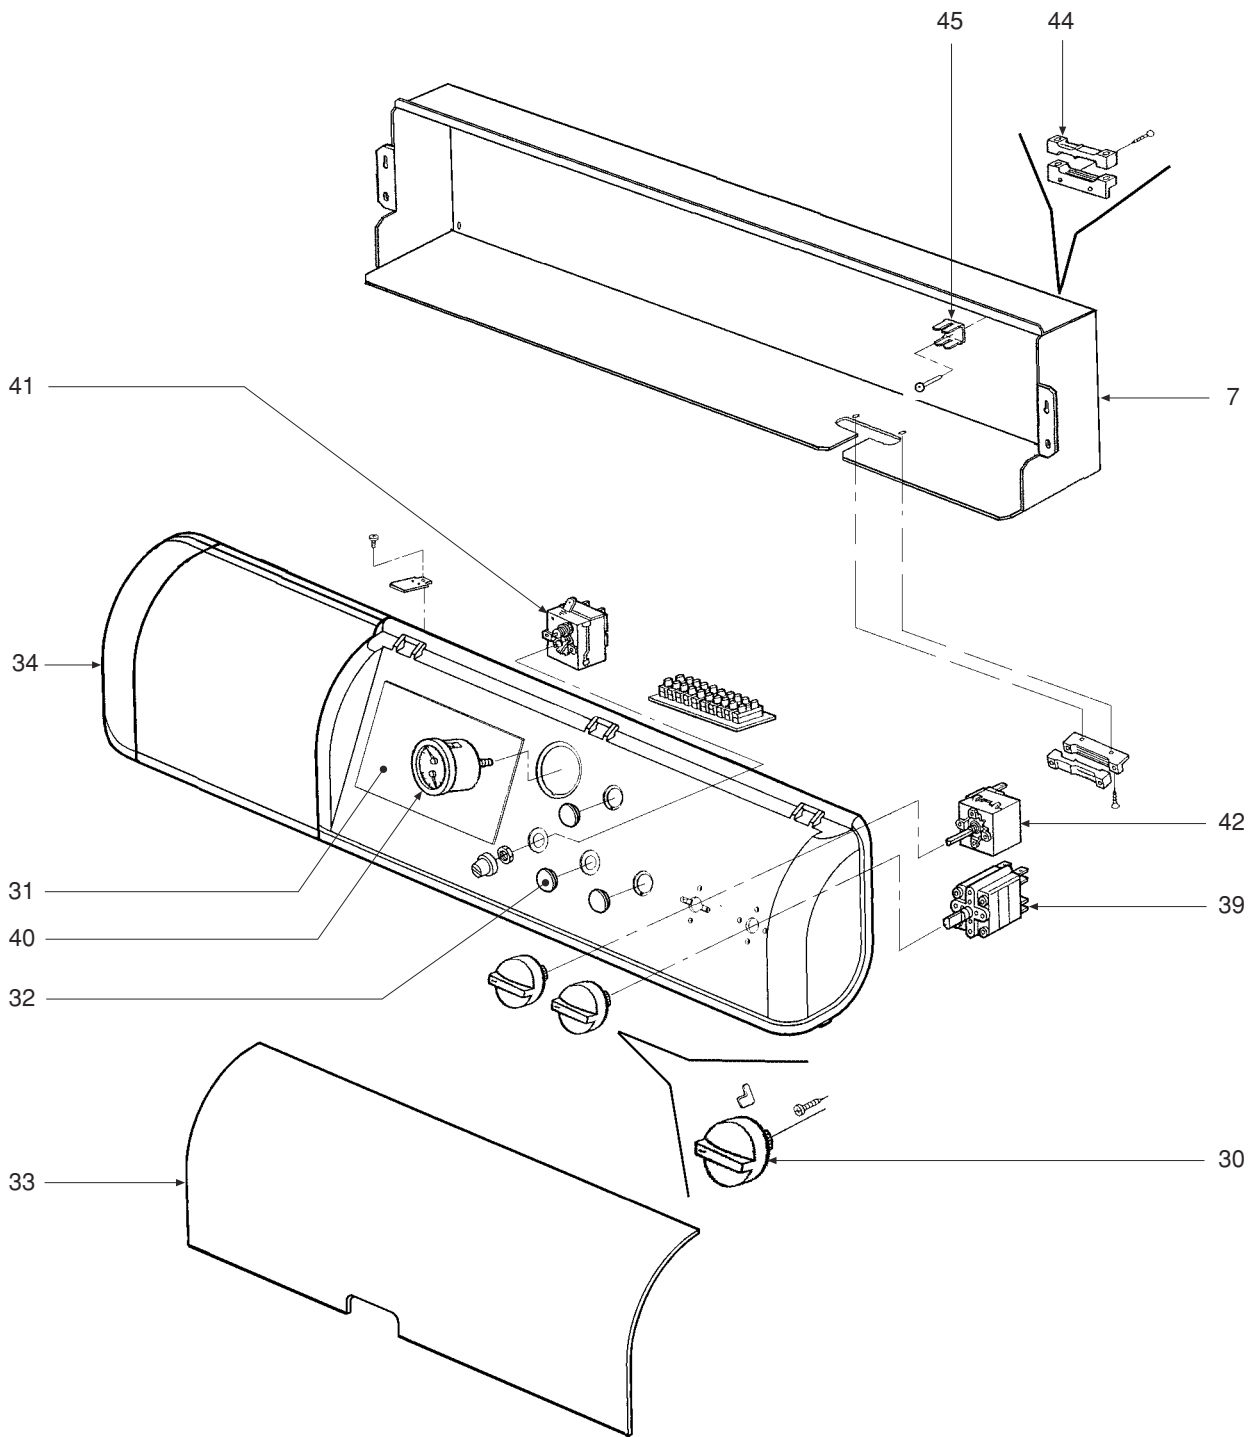

FERROLI

GN4 N

- LISTA PEZZI DI RICAMBIO
- SPARE PART LIST
- ERSATZSTEILE
- LIJST ONDERDELEN
- LISTE PIECES DETACHES
- LISTA PIEZAS DE REPUESTO

CODICE	EDIZIONE	MERCATO	VISTO
30R0574/0	06 - 02	UN

POS.	CODE	DESCRIPTION	7 el.	8 el.	9 el.	10 el.	11 el.	12 el.	13 el.	14 el.
1	31000210	Pin coupling spring
2	31142030	Casing support plate
3	31142040	Rear wall
4	31207470	Bracket, side panel fixing
5	31214100	Bracket, side panel
6	32117360	Flange
7	32914710	Wiring protection plate
8	33005680	Front element, finished
9	33005690	Intermediate element, finished
10	33005700	Rear element, finished
11	33100900	Smoke box door
12	33202521	Burner door
13	33400280	Pressure test point, 18" M conical fitting
14	33400811	Sheath
15	33601320	Plug, 1" 1/4
16	33700860	Gasket
17	34000640	Pin for coupling
18	34011560	Blind flange
19	34011740	Inspection windows flange
20	34012390	Pin for door hinges
21	34012401	Ring nut
22	34100630	Door hinge
23	34223441	Cone insert Øe 100,22 Øi 91,5 L=45
24	34224060	Intermediate diffuser pipe
25	34300220	Insulation fixing spring
26	34403390	Tie rod, M16 x 910
26	34403400	Tie rod, M16 x 1040
26	34403410	Tie rod, M16 x 1170
26	34403420	Tie rod, M16 x 1300
26	34403430	Tie rod, M16 x 1430
26	34403440	Tie rod, M16 x 1560
26	34403450	Tie rod, M16 x 1690
26	34403460	Tie rod, M16 x 1820
27	34504930	Nut, M16
28	34504940	Spring
29	34505830	Threaded bar, M12 x 130
30	35008000	Control panel instruments knob
31	35008010	Control unit hole plug
32	35008190	Hole plug
33	35008720	Control panel cover
34	35008910	Control panel
35	35100180	Gasket for flange
36	35320880	Burner door insulation
37	35352910	Ceramic fibre gasket
38	35352930	Disk, Ø 44
39	36100440	Double-pole switch
40	36400250	Thermometer
41	36401450	Thermostat LS1 capillary 1500 110°