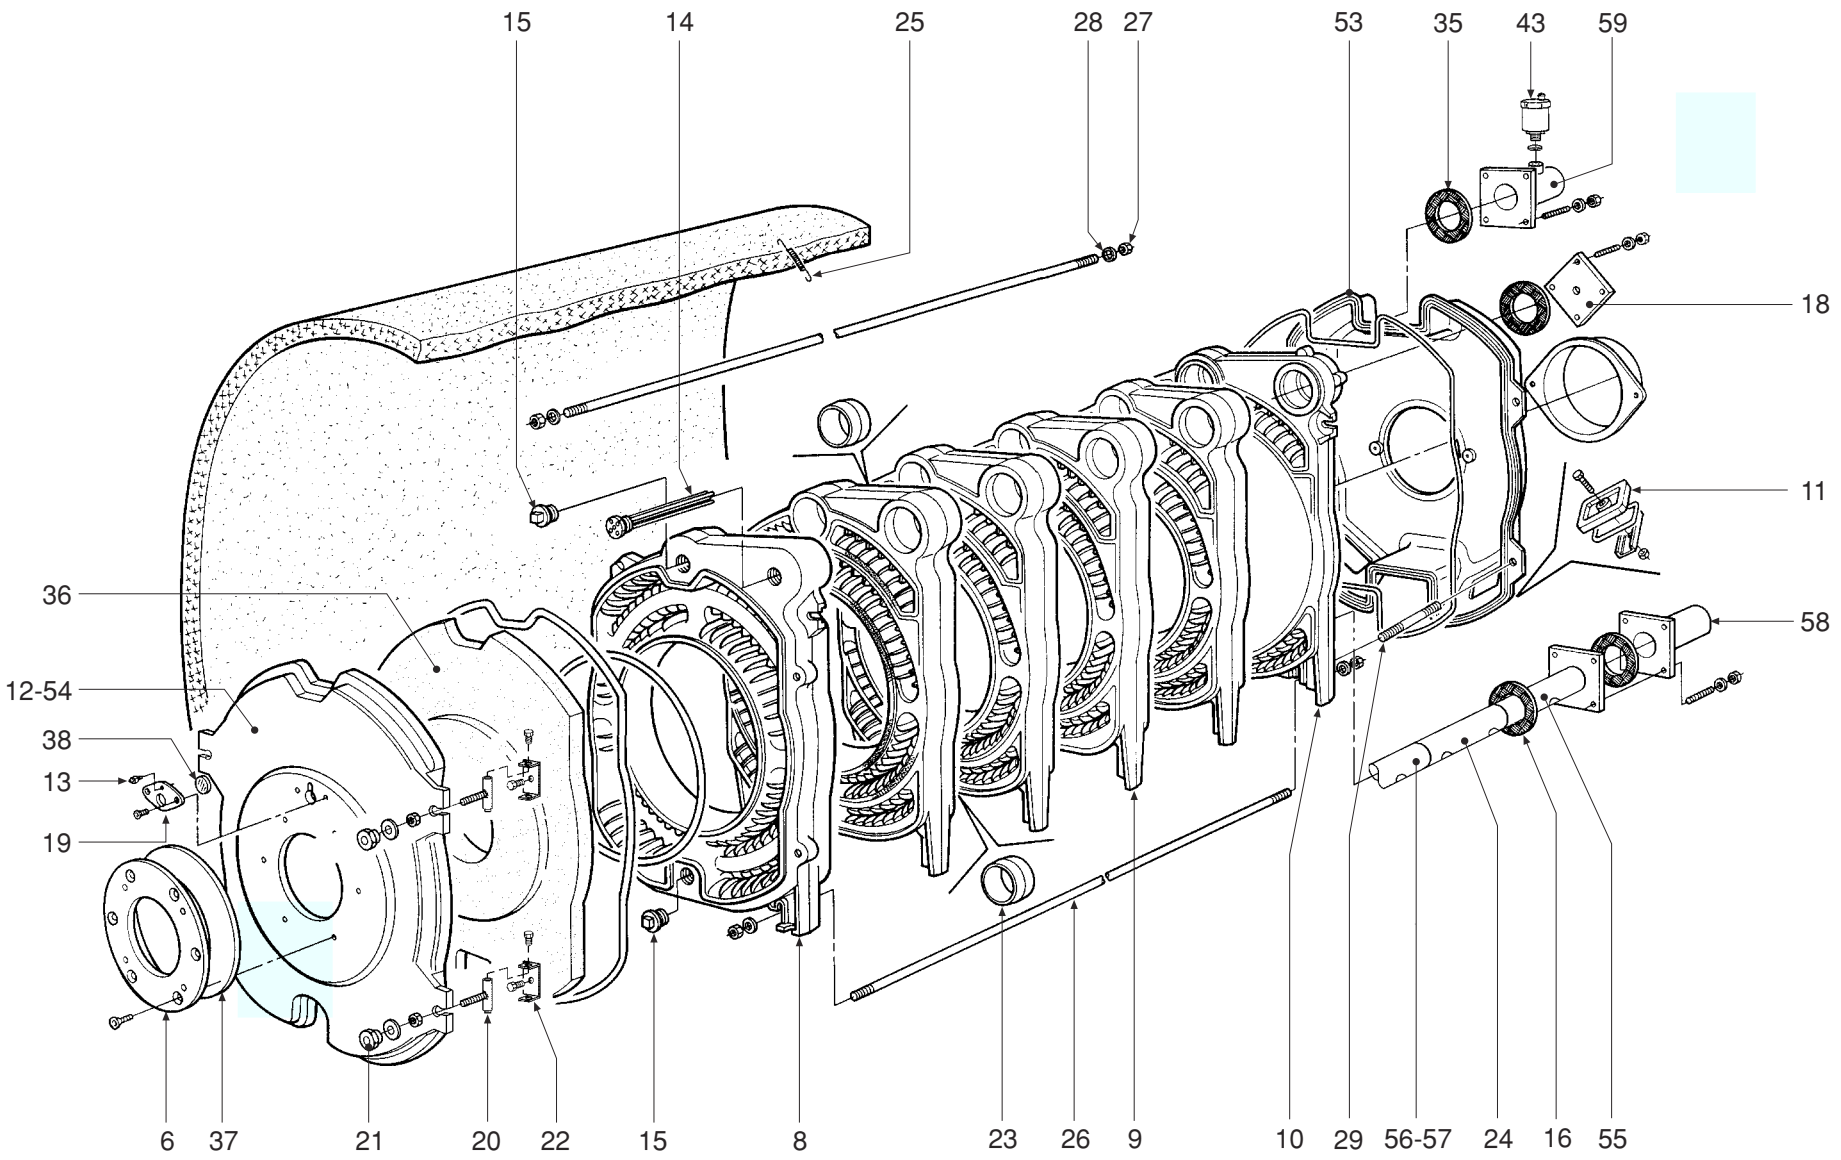

FERROLI

GN4 N

- LISTA PEZZI DI RICAMBIO
- SPARE PART LIST
- ERSATZSTEILE
- LIJST ONDERDELEN
- LISTE PIECES DETACHES
- LISTA PIEZAS DE REPUESTO

CODICE	EDIZIONE	MERCATO	VISTO
30R0574/0	06 - 02	UN

POS.	CODE	DESCRIPTION	7 el.	8 el.	9 el.	10 el.	11 el.	12 el.	13 el.	14 el.
1	31000210	Pin coupling spring
2	31142030	Casing support plate
3	31142040	Rear wall
4	31207470	Bracket, side panel fixing
5	31214100	Bracket, side panel
6	32117360	Flange
7	32914710	Wiring protection plate
8	33005680	Front element, finished
9	33005690	Intermediate element, finished
10	33005700	Rear element, finished
11	33100900	Smoke box door
12	33202521	Burner door
13	33400280	Pressure test point, 18" M conical fitting
14	33400811	Sheath
15	33601320	Plug, 1" 1/4
16	33700860	Gasket
17	34000640	Pin for coupling
18	34011560	Blind flange
19	34011740	Inspection windows flange
20	34012390	Pin for door hinges
21	34012401	Ring nut
22	34100630	Door hinge
23	34223441	Cone insert Øe 100,22 Øi 91,5 L=45
24	34224060	Intermediate diffuser pipe
25	34300220	Insulation fixing spring
26	34403390	Tie rod, M16 x 910
26	34403400	Tie rod, M16 x 1040
26	34403410	Tie rod, M16 x 1170
26	34403420	Tie rod, M16 x 1300
26	34403430	Tie rod, M16 x 1430
26	34403440	Tie rod, M16 x 1560
26	34403450	Tie rod, M16 x 1690
26	34403460	Tie rod, M16 x 1820
27	34504930	Nut, M16
28	34504940	Spring
29	34505830	Threaded bar, M12 x 130
30	35008000	Control panel instruments knob
31	35008010	Control unit hole plug
32	35008190	Hole plug
33	35008720	Control panel cover
34	35008910	Control panel
35	35100180	Gasket for flange
36	35320880	Burner door insulation
37	35352910	Ceramic fibre gasket
38	35352930	Disk, Ø 44
39	36100440	Double-pole switch
40	36400250	Thermometer
41	36401450	Thermostat LS1 capillary 1500 110°